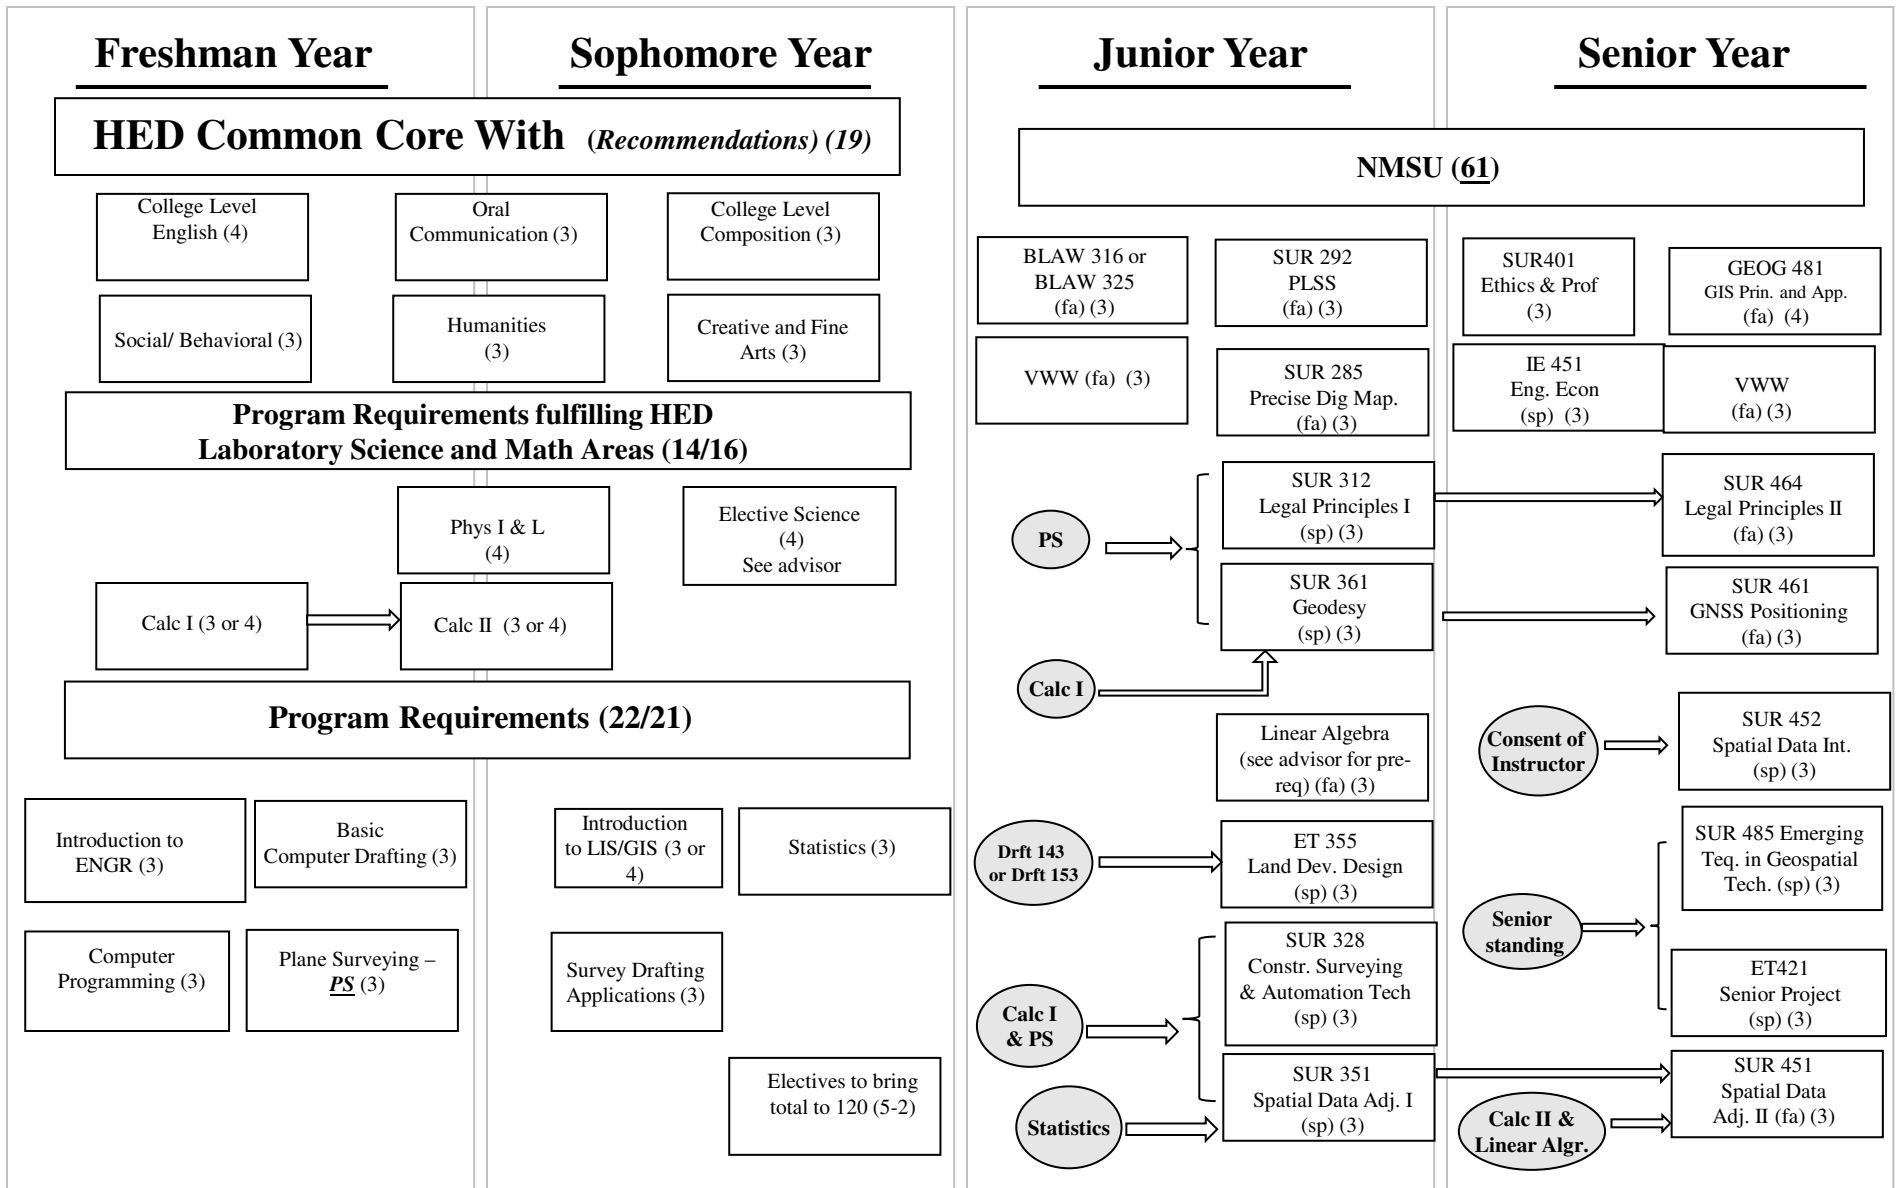

# *Bachelor of Science in Geomatics (120)*

fa - fall only course  
 sp - spring only course