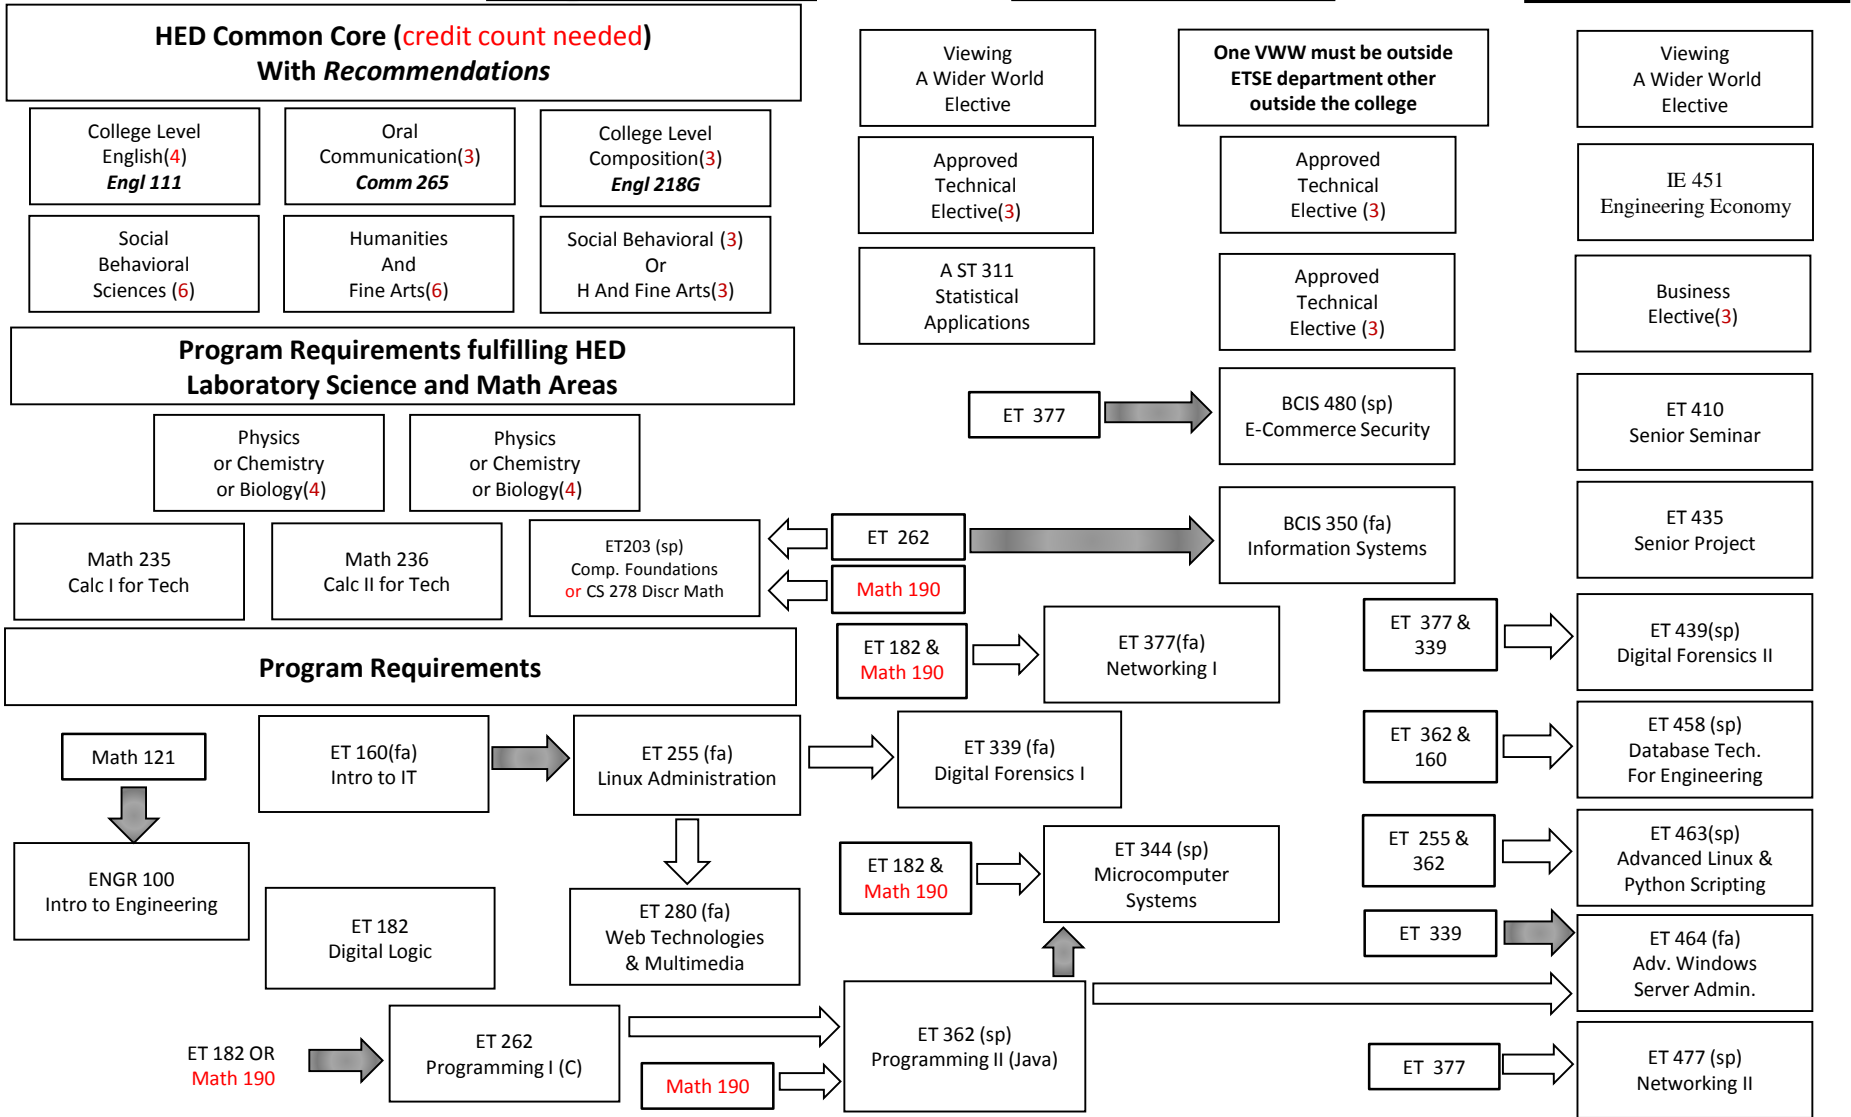

Catalog 2018-2019: Bachelor of Science Engineering Technology

Major: Information Engineering Technology

Freshman Year

Sophomore Year

Junior Year

Senior Year

fa - fall only course
sp - spring only course

Visit our web site at <http://et.nmsu.edu>

Last Update 6/28/2018
Effective Fall 2018